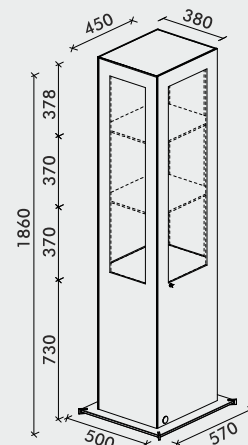

out of the blue

GRÖSSE

450 × 1.860 × 380

B×H×T [mm]	GRAU RAL 7011	SCHWARZ RAL 9011	ROT RAL 3004	RAL N. WAHL	STREIFEN DRUCK
Oberfläche					
Best.-Nr.	BOB.7011	BOB.9011	BOB.3004	BOB.8888	BOB.9999
PREIS zzgl. MwSt.	2.098,-	2.098,-	2.098,-	2.255,-	2.413,-

SIZE

450 × 1.860 × 380

W×H×D [mm]	GREY RAL 7011	BLACK RAL 9011	RED RAL 3004	RAL own option	STRIPES DESIGN
Surface					
Order-#	BFS.7011	BFS.9011	BFS.3004	BFS.8888	BFS.9999
PRICE excl. VAT	2.098,-	2.098,-	2.098,-	2.255,-	2.413,-

- High-quality, slim all-glass column showcase
- Effective direct printing behind glass in different colours
- Side hinged door over the total height
- Two glass shelves in the middle and an additional shelf in the lower carcass
- Safety lock in the lower part
- Black glass base plate with elegant aluminium feet
- Colouring according to the RAL system (optional)
- Logo-imprint and special design on request